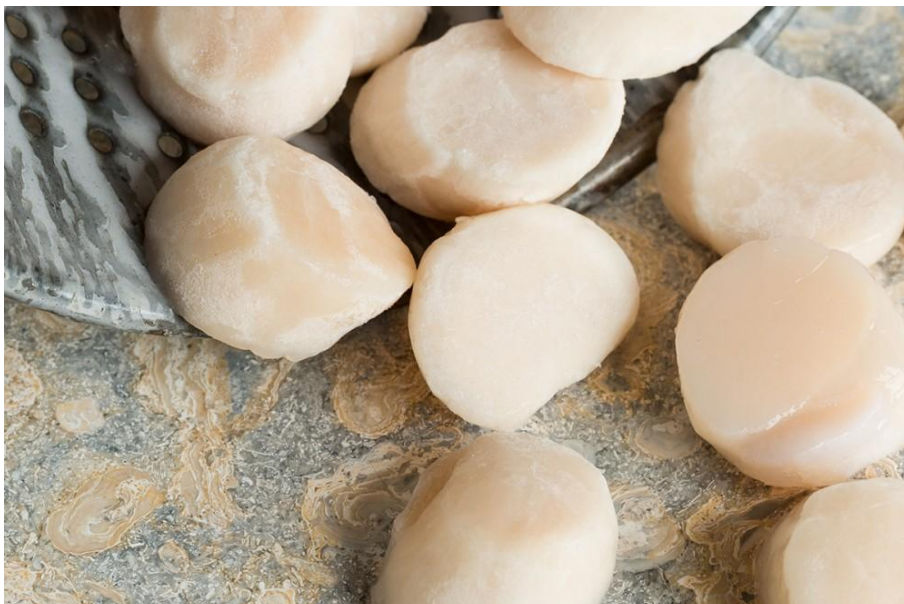

Shellfish

**Cooked Baby Clam Meat
Vacuum Packed
China**
500g x20 bags per carton

Raw Abalone- Shell Off   30-40 pcs/lb
China
500g x10 bags per carton

Scallop Meat Roe On   20/30 pc/kg
Japan
1kg x10 bags per carton

Scallop Meat Roe Off   20-30 pcs/lb
Japan/ China
1kg x10 bags per carton

10-20 pcs/lb

40-60 pcs/lb

60-80 pcs/lb

80-100 pcs/lb