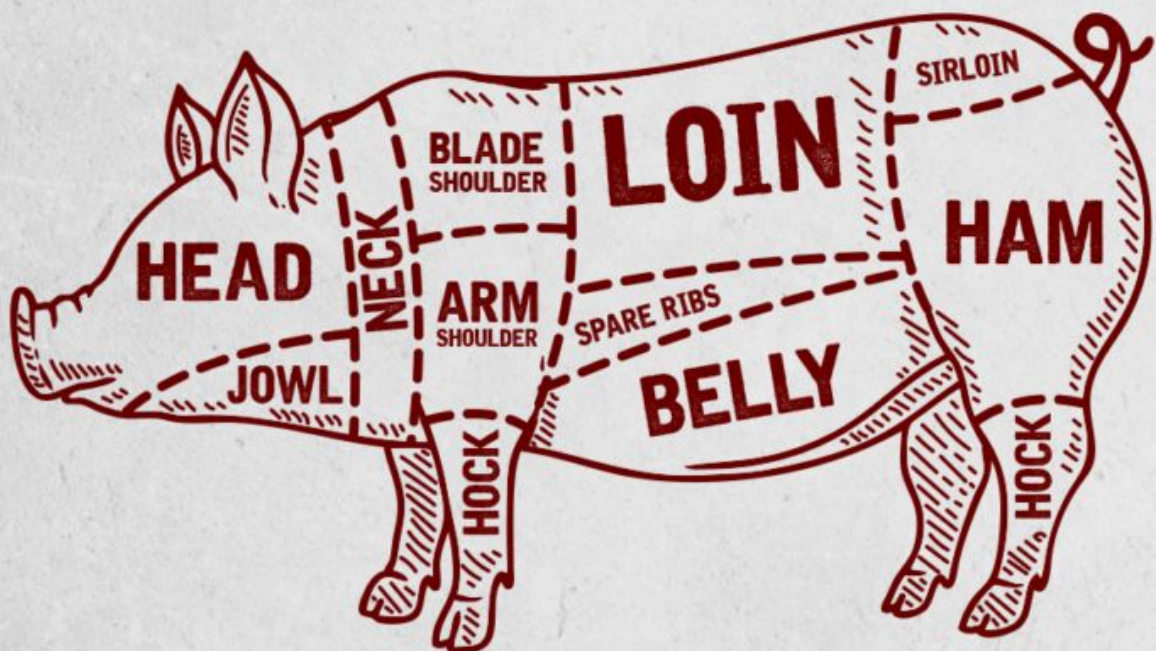

Pork Chop

12kg per carton

Ribs

American Ribs (Long)

12-18kg per carton

Spare Ribs

12-18kg per carton

Bone