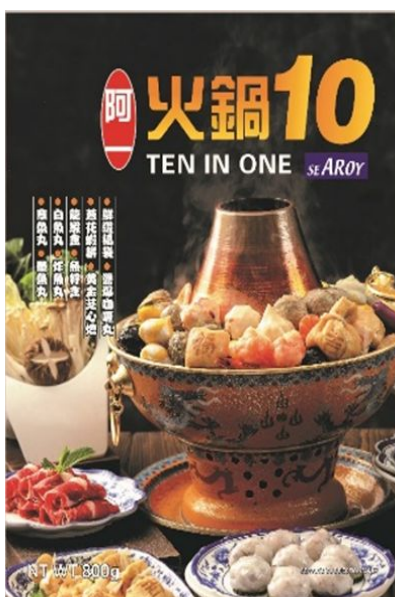

Fried Fish Ball with Egg Yolk
500g x 20 per carton

Tofu Pocket with Egg Yolk
500g x 20 per carton

Mixed

Searoy Mixed
Assortment of Classics
500g x 20 per carton

Eight in One
Assortment from "Stuffed
Fish Balls Collection"
500g x 20 per carton